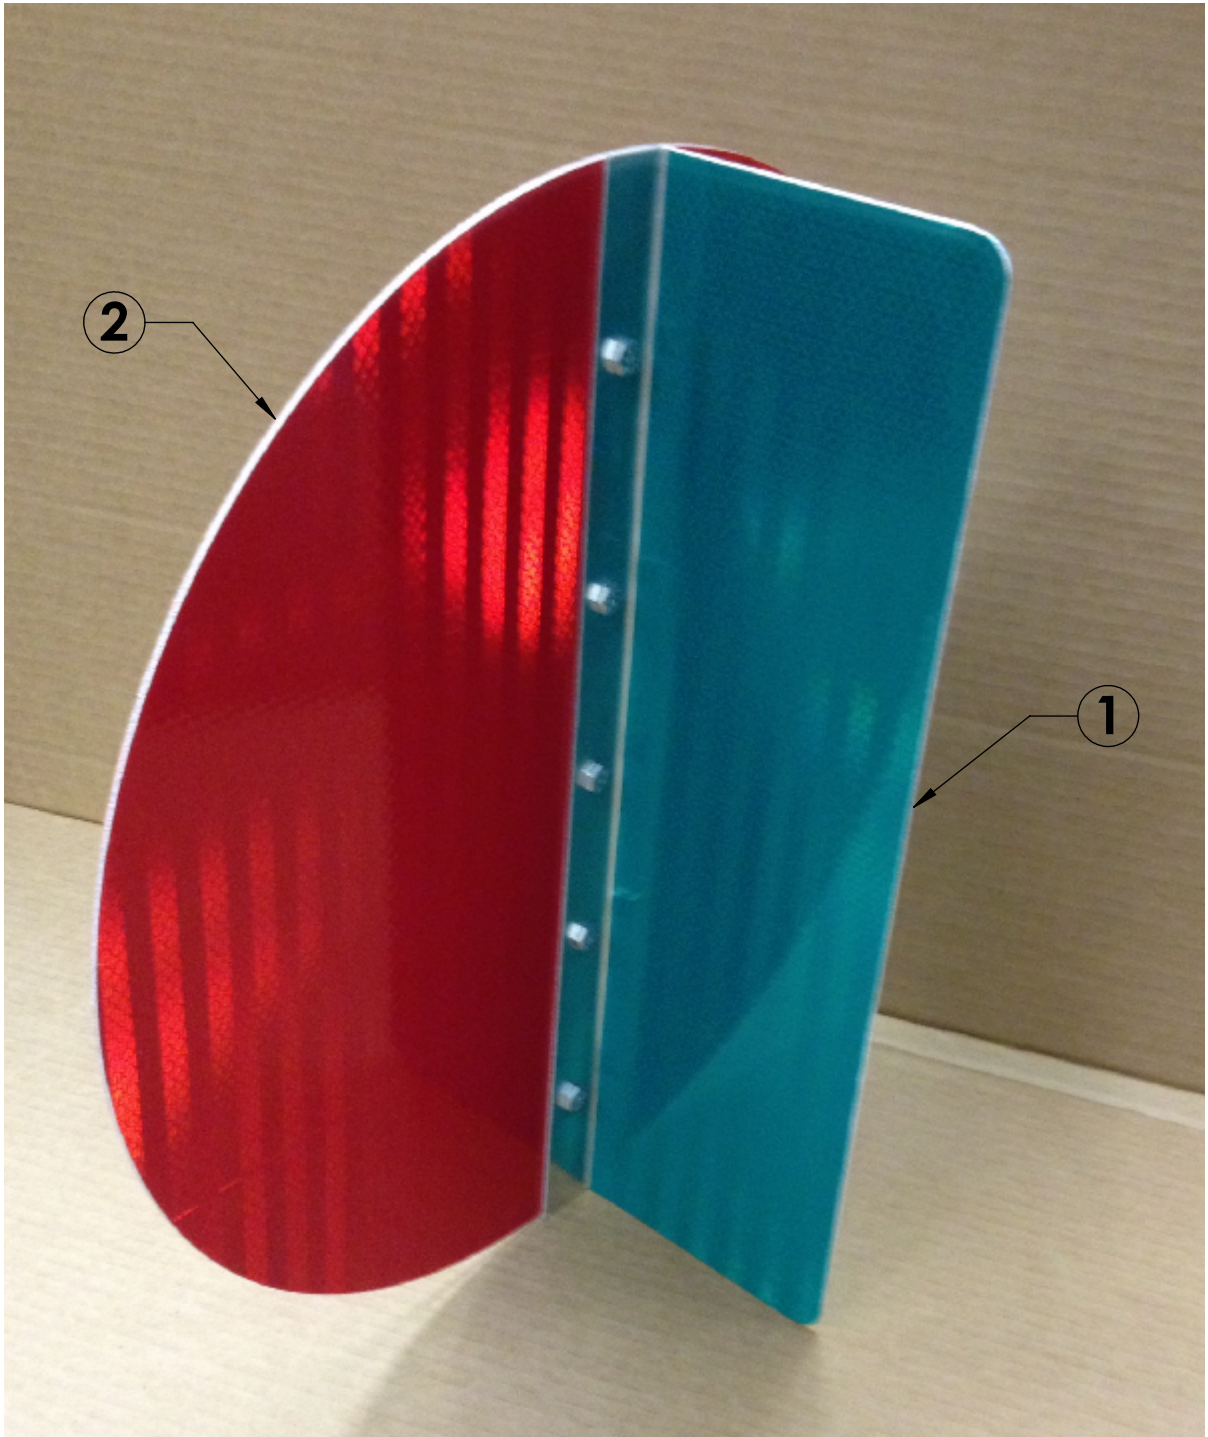

| Part Number | 1 | 2 | Facing Material |
|-------------|-------|-----|-----------------|
| 100518 | Green | Red | High Intensity |

NOTES: HARDWARE NOT INCLUDED

RED/GREEN SWITCH TARGET, 18"

| | | |
|------------|----------------|--|
| MATERIAL : | .080" Aluminum | |
| FINISH : | - | |
| DATE: | 1/23/2017 | |