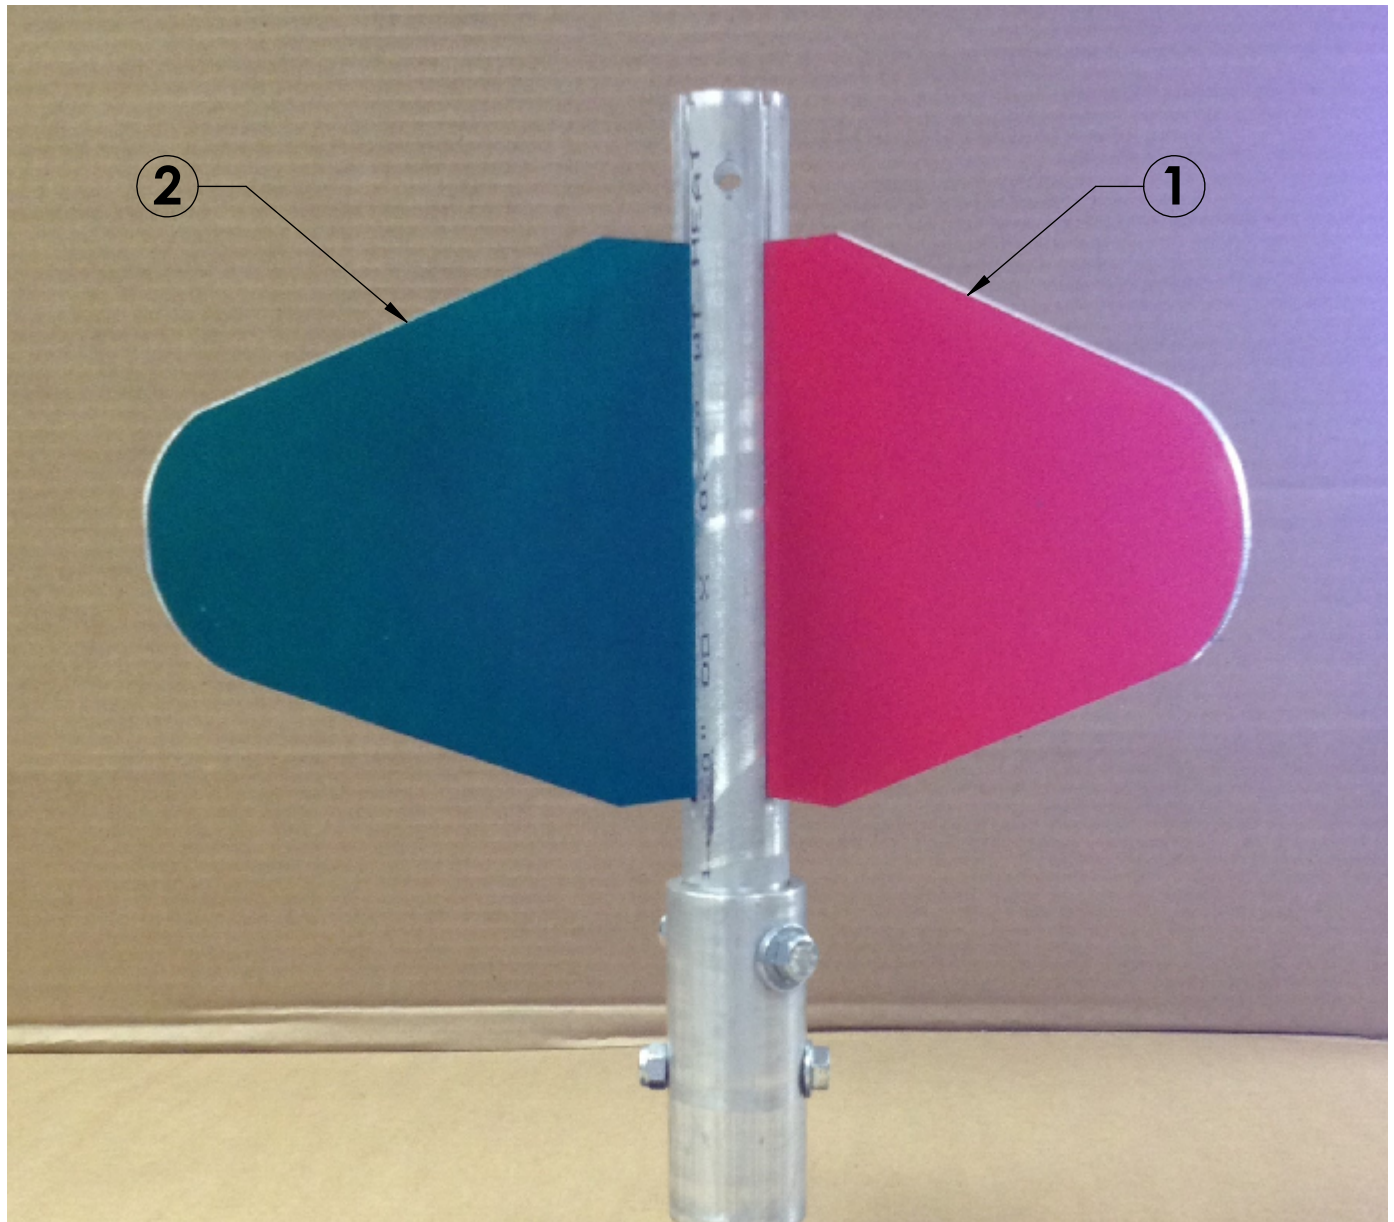

Part Number	1	2	Facing Material
100515	Red	Green	Engineer Grade

NOTES: 2 PIECE MAST WITH MOUNTING AND HARDWARE INCLUDED

OBLONG TARGET

MATERIAL :	.080" Aluminum	
FINISH :	-	
DATE:	1/23/2017	