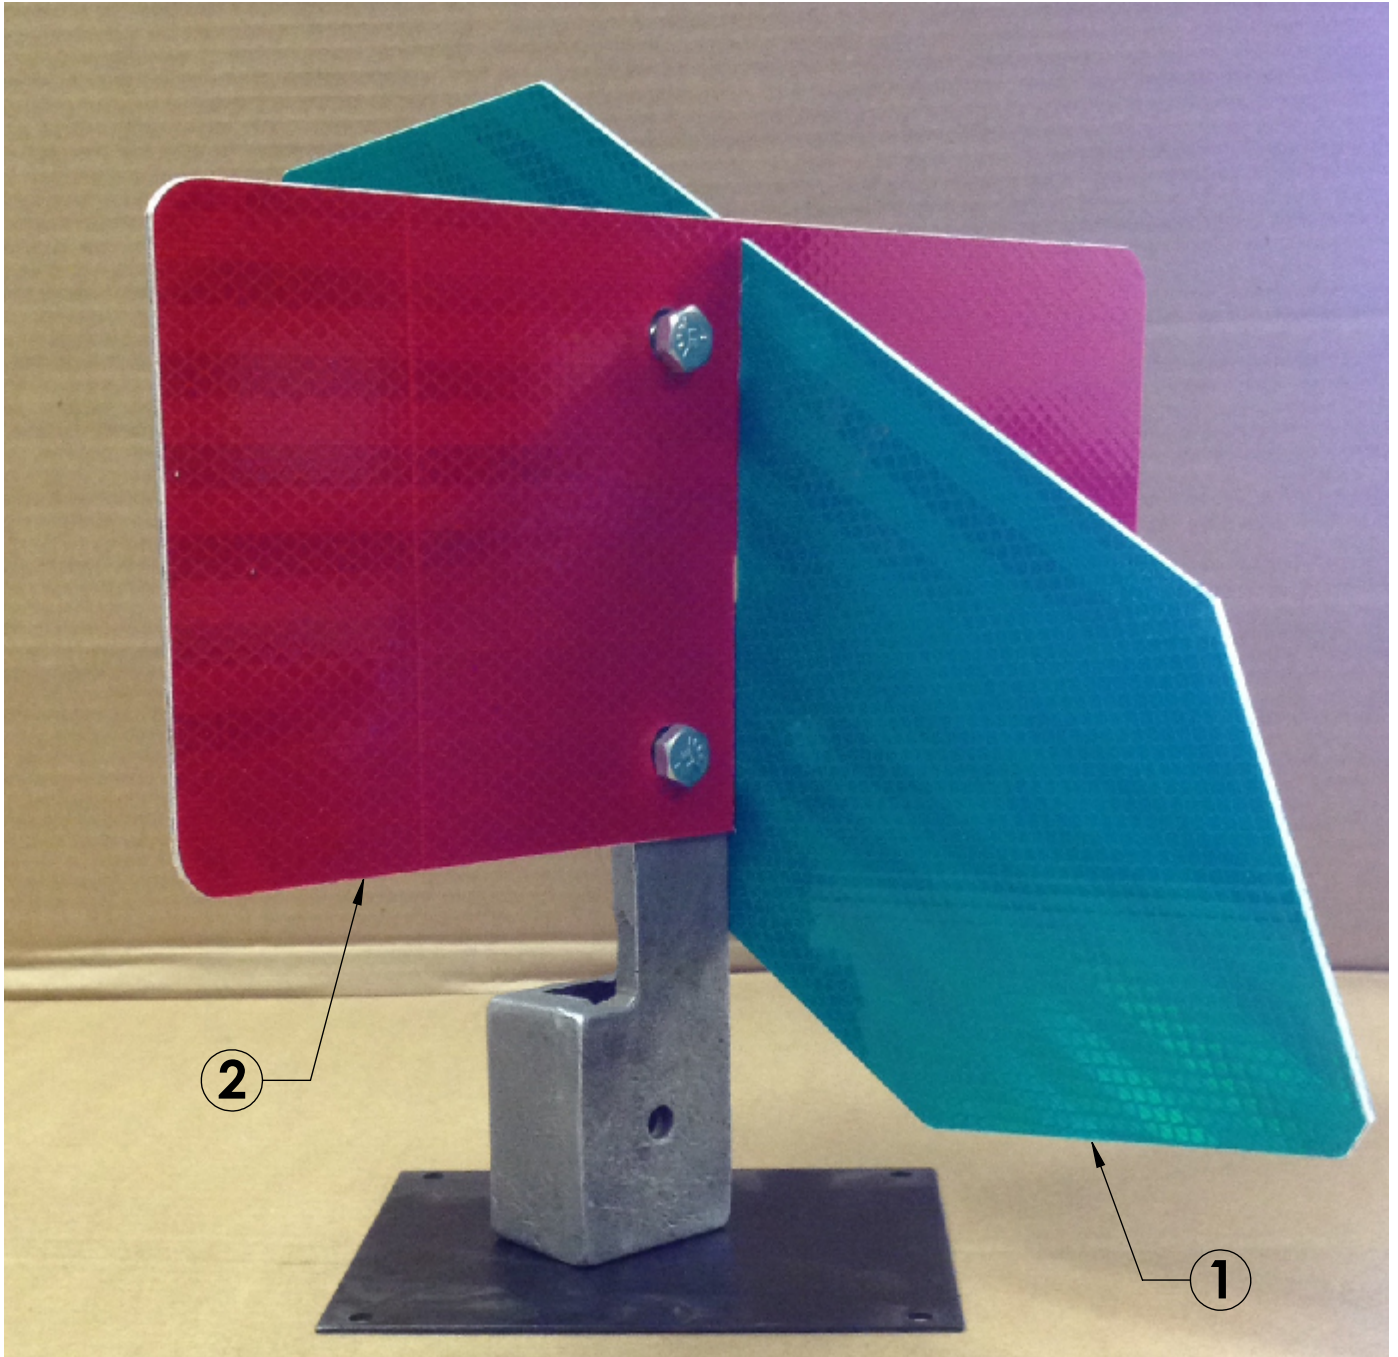

Part Number	1	2	Facing Material
100509	Green	Red	High Intensity
100510	White	Yellow	High Intensity
100511	Green	Yellow	High Intensity

NOTES: Hardware included,
mast not included

CONRAIL LOW STAND TARGET

MATERIAL :	.080" Aluminum	
FINISH :	-	
DATE:	1/23/2017	