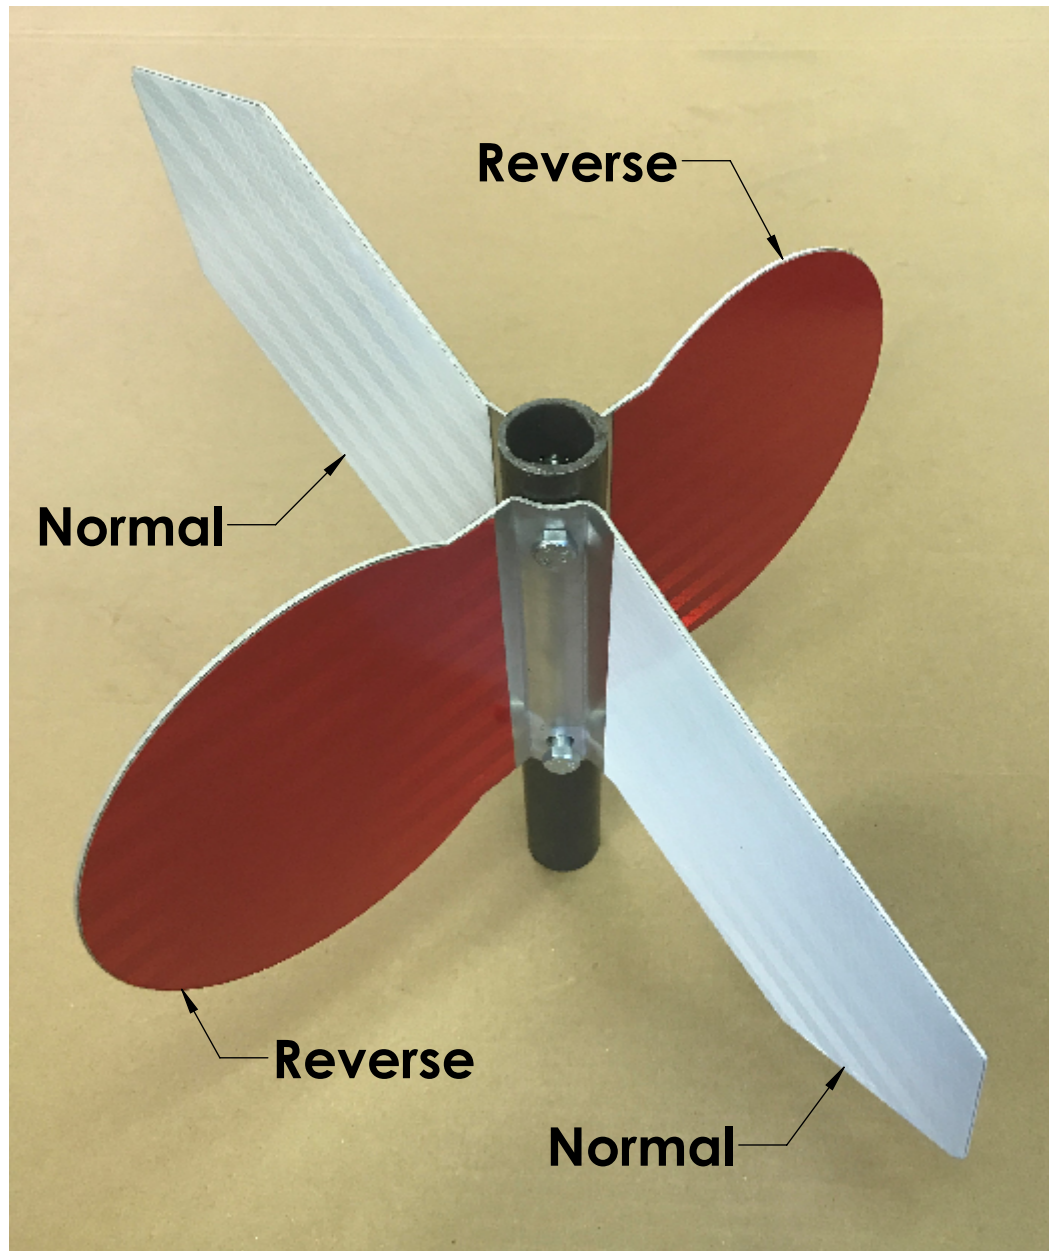

Part Number	Normal	Reverse	Facing Material
100500	White	Red	Engineer Grade
100501	White	Green	Engineer Grade
100502	White	Yellow	Engineer Grade
100503	Green	Red	Engineer Grade
100504	Green	Yellow	Engineer Grade
100505	Yellow	Red	Engineer Grade

NOTES: Hardware and mast not included

TARGET

MATERIAL :	.080" Aluminum	
FINISH :	-	
DATE:	1/23/2017	